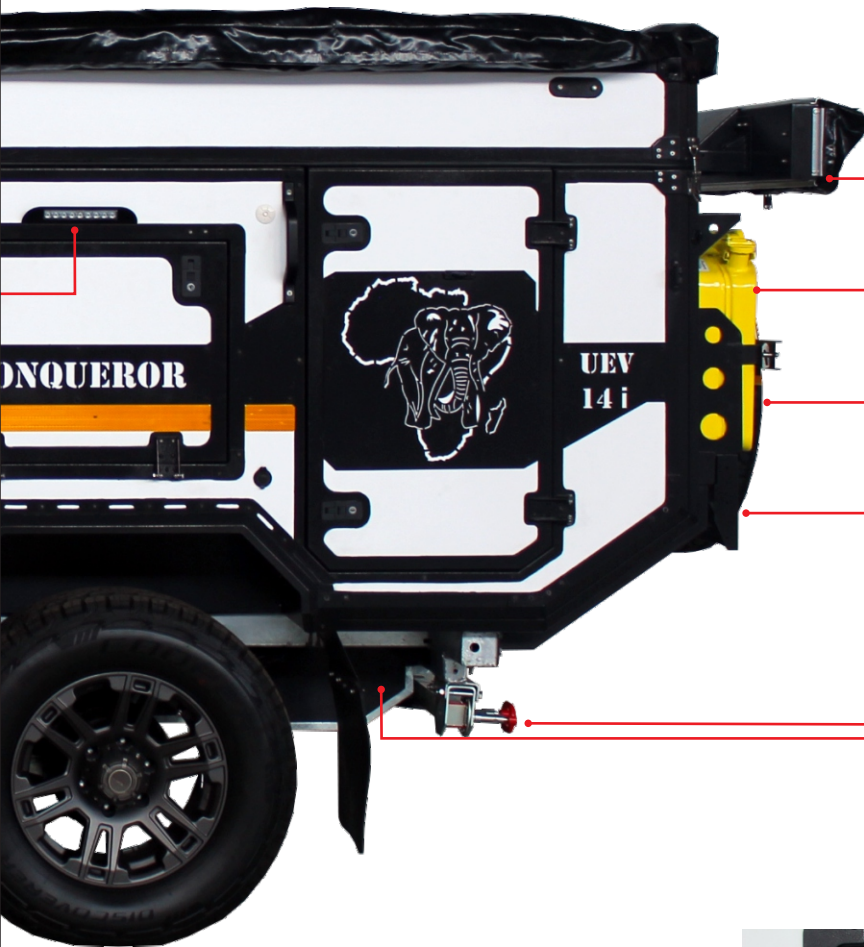

CONQUEROR

OFF-ROAD *Campers*

MILITARY
TOUGH

UEV-14i

URBAN ESCAPE VEHICLE

The new kid on the block.

Conqueror has once again set the tone for off-road camping in South Africa. The UEV-14i features an all-new suspension and chassis design, while the body comprises of durable composite material borrowed from the aeronautical industry that provides excellent insulation and weight benefits.

WWW.CONQUEROR.CO.ZA

FEATURES

Comfortable slide out double bed.

Ample storage and easy to set up dinette for those romantic evenings.

Conveniently laid-out kitchen, with instant hot water, our new design drying rack next to the wash-up facility and four plate gas stove.

FOLD OUT SHOWER

2 X JERRY CAN HOLDERS

EMERGENCY SPARE HUB

LED TAIL LIGHTS

QUICK FOLD OUT STABILISER LEGS

LOW CENTRE OF GRAVITY 180L WATER TANKS

2070mm(L) x 1620mm(W)

5