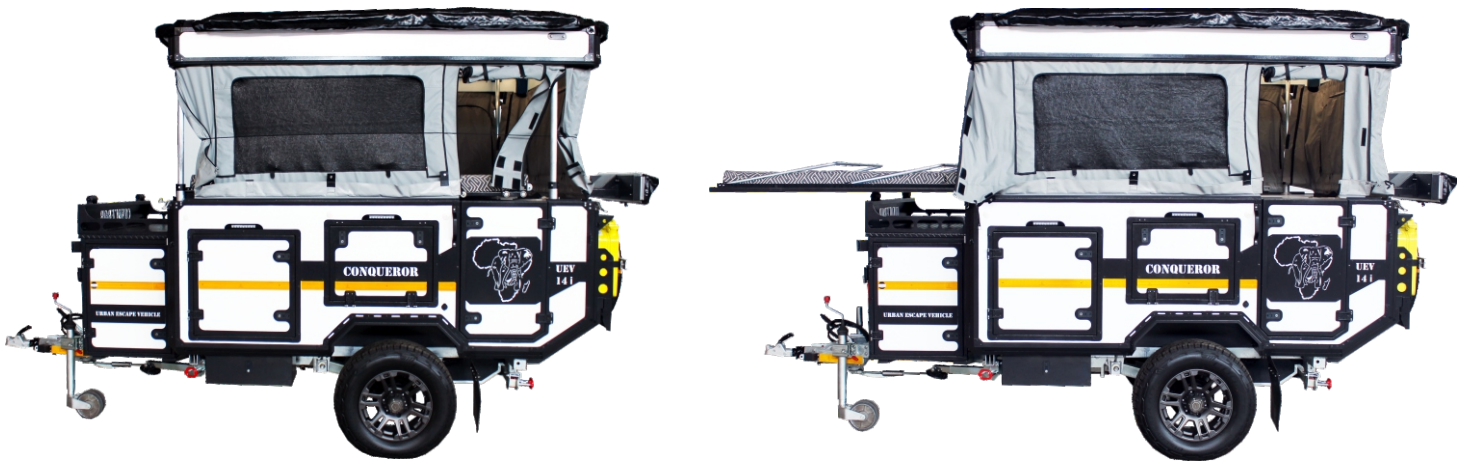

CONQUEROR

OFF-ROAD *Campers*

MILITARY
TOUGH

UEV-14i

URBAN ESCAPE VEHICLE

The new kid on the block.

Conqueror has once again set the tone for off-road camping in South Africa. The UEV-14i features an all-new suspension and chassis design, while the body comprises of durable composite material borrowed from the aeronautical industry that provides excellent insulation and weight benefits.

WWW.CONQUEROR.CO.ZA

FEATURES

Comfortable slide out double bed.

Ample storage and easy to set up dinette for those romantic evenings.

Conveniently laid-out kitchen, with instant hot water, our new design drying rack next to the wash-up facility and four plate gas stove.

FOLD OUT SHOWER

2 X JERRY CAN HOLDERS

EMERGENCY SPARE HUB

LED TAIL LIGHTS

QUICK FOLD OUT STABILISER LEGS

LOW CENTRE OF GRAVITY 180L WATER TANKS

2070mm(L) x 1620mm(W)

5

Equipped with a pneumatic pop-up roof system which sets up in just a few seconds.
The large 1620x2070mm "quick-fold" bed that sets up in less than 4 minutes opens up a large interior living space.

TECHNICAL