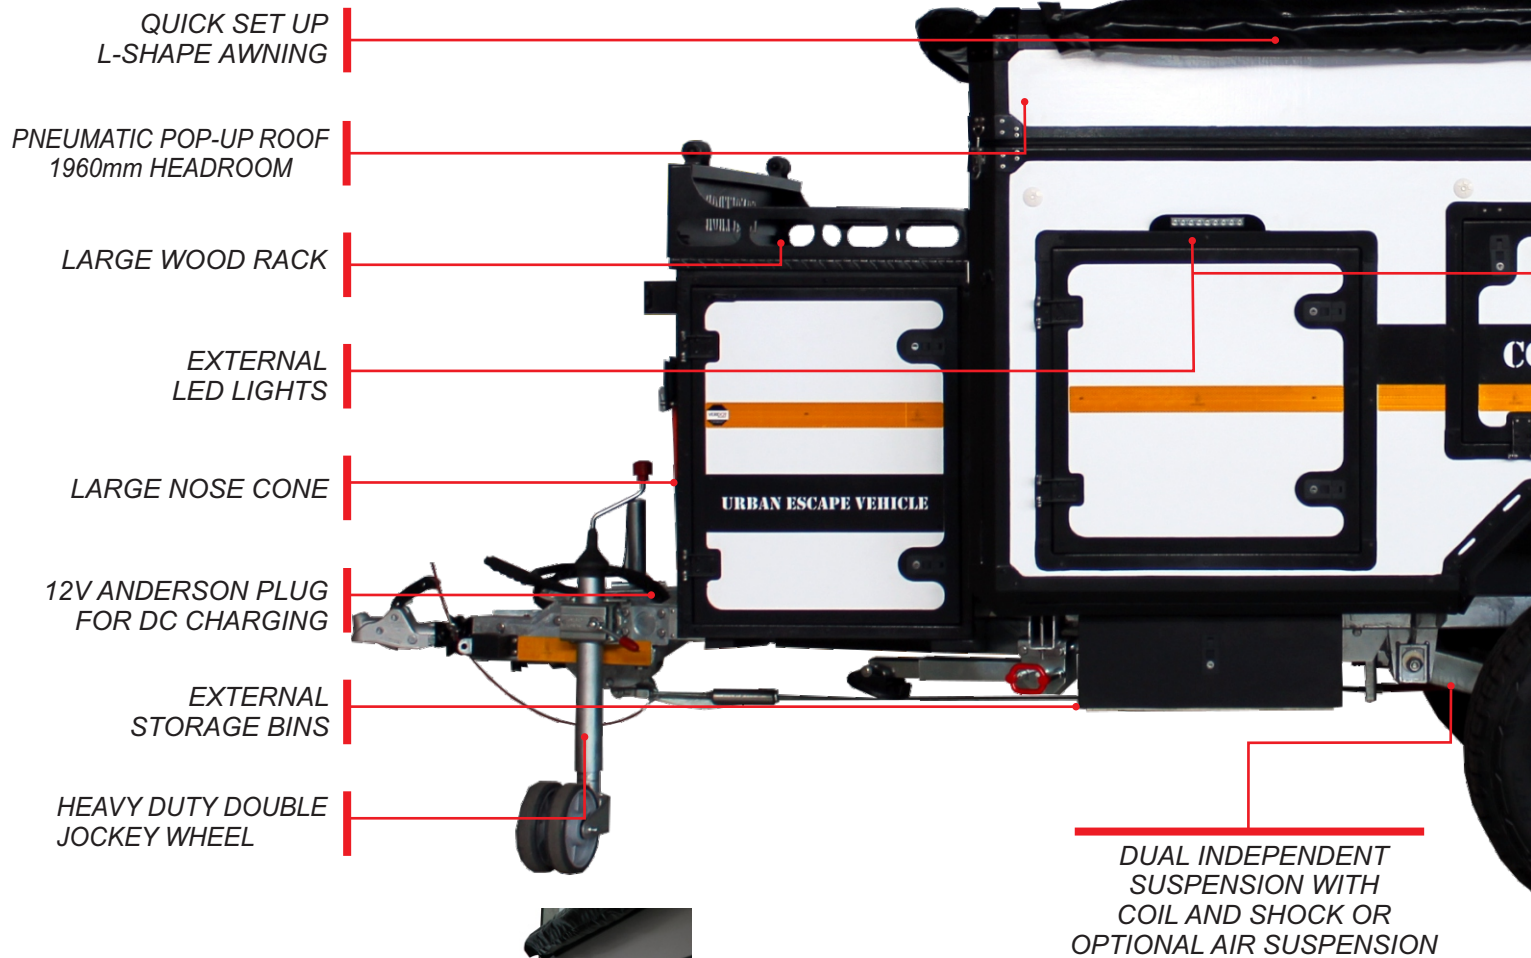

CONQUEROR

OFF-ROAD *Campers*

MILITARY
TOUGH

UEV-14i

URBAN ESCAPE VEHICLE

The new kid on the block.

Conqueror has once again set the tone for off-road camping in South Africa. The UEV-14i features an all-new suspension and chassis design, while the body comprises of durable composite material borrowed from the aeronautical industry that provides excellent insulation and weight benefits.

WWW.CONQUEROR.CO.ZA

FEATURES

Comfortable slide out double bed.

Ample storage and easy to set up dinette for those romantic evenings.

Conveniently laid-out kitchen, with instant hot water, our new design drying rack next to the wash-up facility and four plate gas stove.

TECHNICAL

- Side Bed Size
- Internal Cupboards
- Internal Shelving
- Media Centre (Optional)
- Occupants Capacity

Interior basin with hot & cold water and optional underbench porta potty.

Quick set up foldout shower with hot & cold water and wash basin.

FOLD OUT SHOWER

2 X JERRY CAN HOLDERS

EMERGENCY SPARE HUB

LED TAIL LIGHTS

QUICK FOLD OUT STABILISER LEGS

LOW CENTRE OF GRAVITY 180L WATER TANKS

2070mm(L) x 1620mm(W)

5